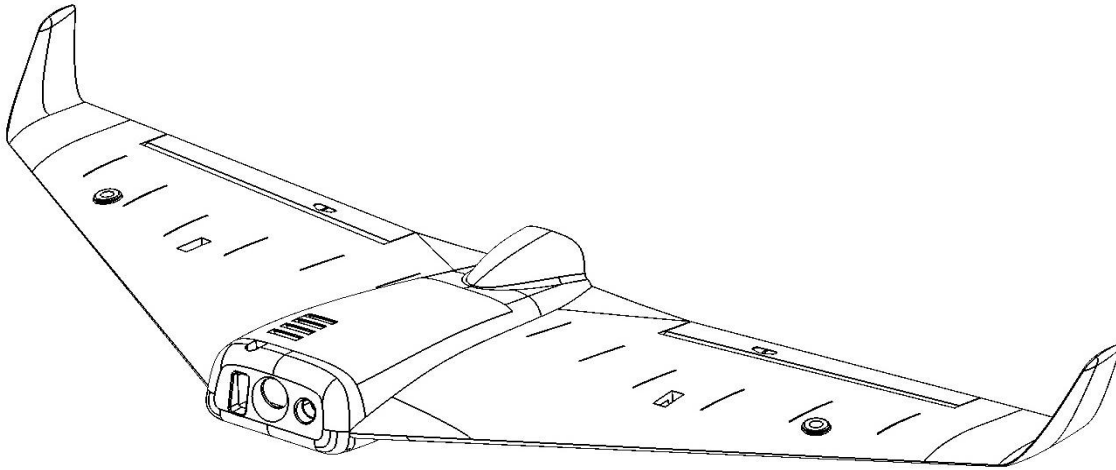

Explorer BEE

YOUR BEST FPV PLATFORM

Product specification

Wingspan: 1.02 meter

AUW: 870 grams(included Gopro and battery)

Airfoil: RSB 22

Weight: 870 grams

Radio: 3 channels with elevon mixing

Servo: 9 grams X 2

Battery: Max 3600mAh 3S

ESC: Min 30A

Motor: 1200 to 1600kv

Prop: Max 9 X 5 inch

CG: 15 cm behind the nose

Material: EPO foam

FPV cam: GoPro or similar size action cam