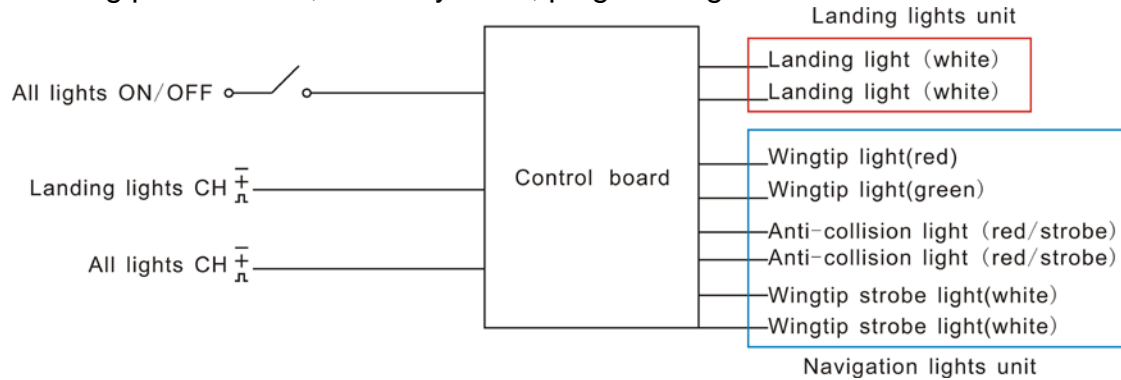

Power by 4.8V, from RX.

8 Lights

Navigation part: 6 LEDs, 1 flashing mode, on/off by radio

Landing part: 2 LEDs, on/off by radio, plug in the gear CH

16 Lights(737 standard)

Navigation part: 9 LEDs, 8 flashing mode, switch by radio

Landing part: 7 LEDs, on/off by radio, plug in the gear CH

Back and forth the switch on the radio to change the mode

Modes:

- 1, Standard civil aviation mode 1
- 2, Standard civil aviation mode 2
- 3/4, Flashing alternately twice
- 5, Emergency landing mode
- 6, Normal cruising mode
- 7, All lights on
- 8, All lights off